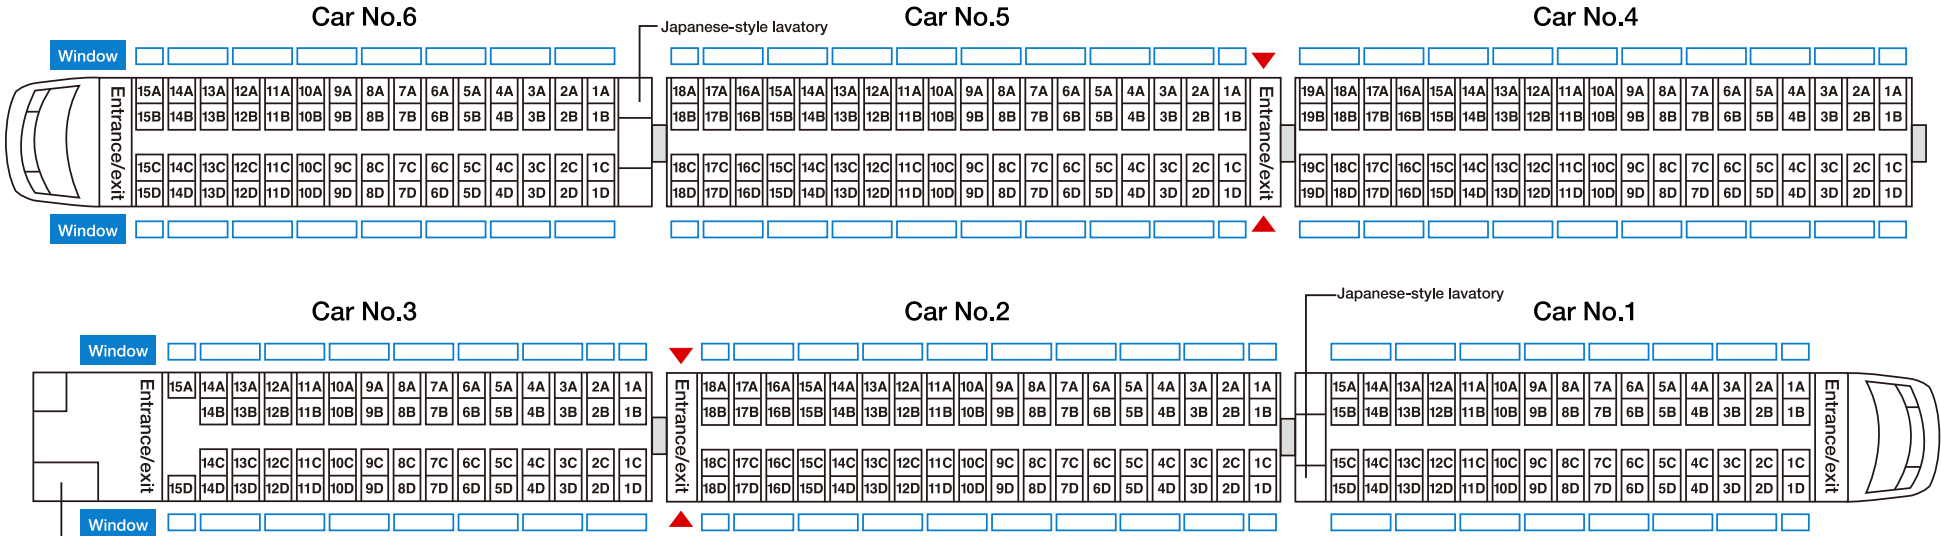

Limited Express RYOMO 200series seat map

← Asakusa

Tatebayashi/Ashikagashi/Ota/Akagi/Kuzu/Isesaki →

*Seats 15A and 15D in Car No. 3 are priority seats for customers using wheelchairs

*At Tobu-dobutsu-koen and Kuki Stations, only doors in Cars No. 2 and 5 (indicated with ▼▲) will open.